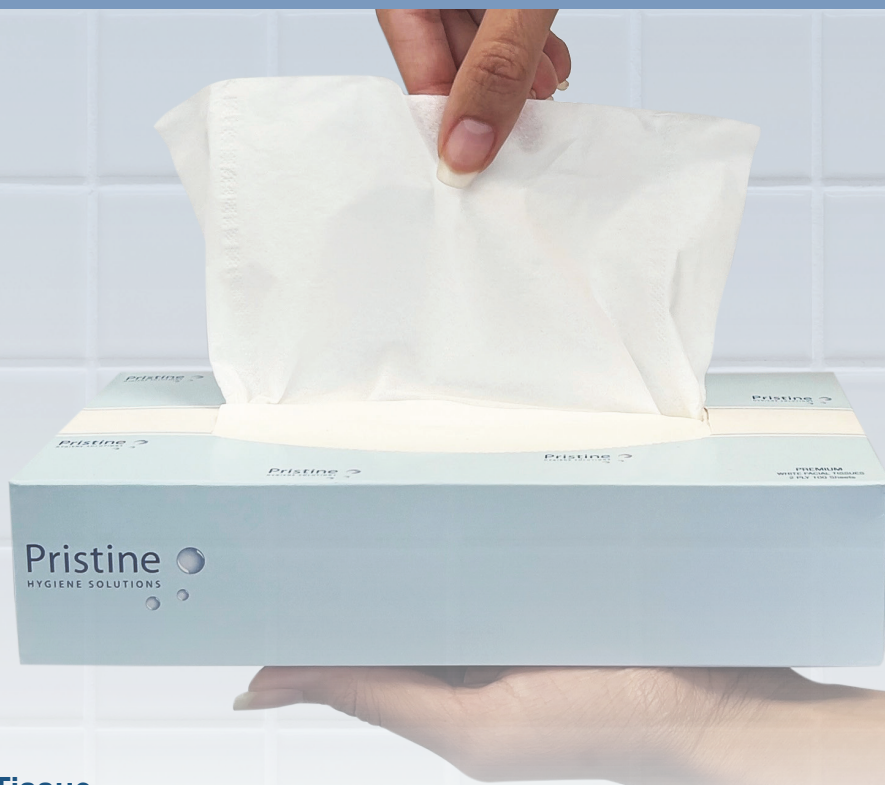

Virgin Paper Range

Offering premium paper products for your washroom, kitchen and workspaces.

This range includes facial tissues, toilet tissue and hand towel that has been made from 100% virgin wood pulp in renewable paper packaging.

Premium Facial Tissue

A high-quality and premium 2 Ply facial tissue range made from 100% virgin wood pulp. Features a simple design to suit any work environment.

CODE	DESCRIPTION	FSC®	HACCP INTERNATIONAL	SIZE	UOM/QTY	COMPATIBLE DISPENSER
PS1003	Facial Tissue 2 Ply, 100 Sheets	–	–	20 x 19.8cm	CTN/48	N/A
PS1008	Facial Tissue Cube 2 Ply, 90 Sheets	✓	–	20 x 19.8cm	CTN/24	N/A

Through Air-Dried (TAD) Hand Towel

Pristine TAD Hand Towel provides a superior combination of hand drying efficiency and outstanding wet strength for less consumption and reduced waste. Manufactured to draw in water providing up to twice the bulk and absorption capacity for the same basis of weight.